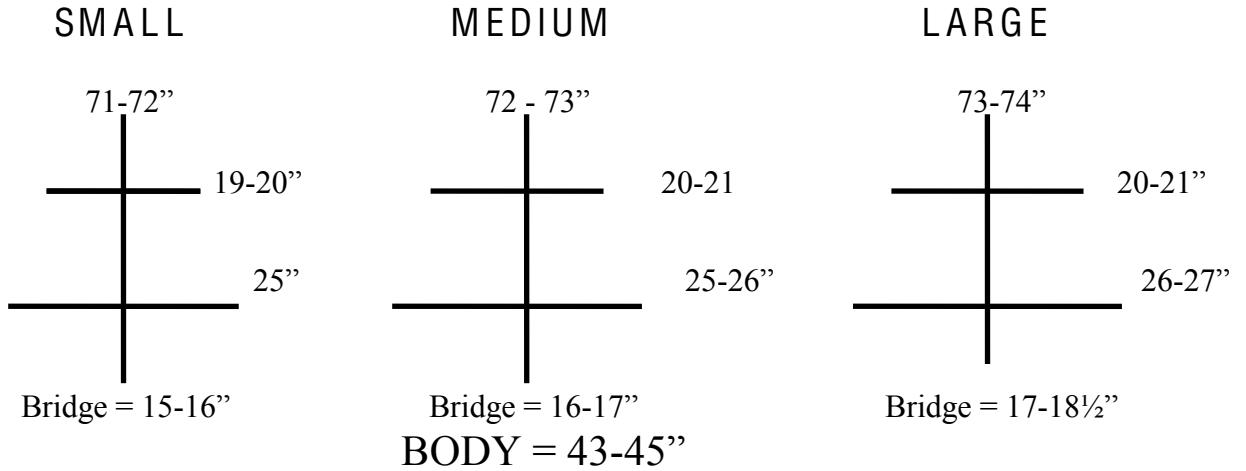

Mooradian Cover Company

65 Sprague Street, Boston, MA 02136 800-999-8930 PH 617-492-8930 FX 617-787-7786

Double Bass Sizing Chart

3/4

7/8

4/4

NOTE: For all sizes, the body measurement is from the bottom of the neck joint to bottom of bass, not including the end-pin.

Mooradian Cover Company

65 Sprague Street, Boston, MA 02136 800-999-8930 PH 617-492-8930 FX 617-787-7786

Double Bass Sizing Chart

1/4

Bridge = 14-15"
BODY = 38"

1/2

Bridge = 15"
BODY = 39"

5/8

Bridge = 16"
BODY = 40"

NOTE: For all sizes, the body measurement is from the bottom of the neck joint to bottom of bass, not including the end-pin.