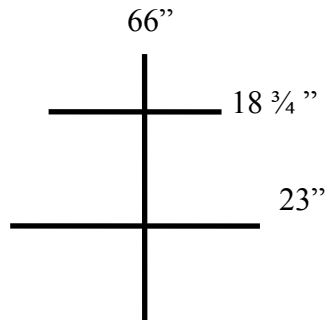

Mooradian Cover Company

65 Sprague Street, Boston, MA 02136 800-999-8930 PH 617-492-8930 FX 617-787-7786

Double Bass Sizing Chart

3/4

7/8

4/4

NOTE: For all sizes, the body measurement is from the bottom of the neck joint to bottom of bass, not including the end-pin.

Mooradian Cover Company

65 Sprague Street, Boston, MA 02136 800-999-8930 PH 617-492-8930 FX 617-787-7786

Double Bass Sizing Chart

1/4

Bridge = 14-15"
BODY = 38"

1/2

Bridge = 15"
BODY = 39"

5/8

Bridge = 16"
BODY = 40"

NOTE: For all sizes, the body measurement is from the bottom of the neck joint to bottom of bass, not including the end-pin.