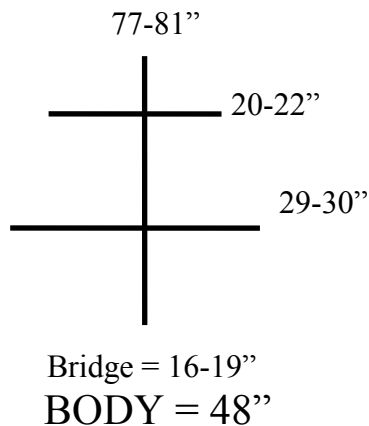

Mooradian Cover Company

65 Sprague Street, Boston, MA 02136 800-999-8930 PH 617-492-8930 FX 617-787-7786

Double Bass Sizing Chart

3/4

7/8

4/4

NOTE: For all sizes, the body measurement is from the bottom of the neck joint to bottom of bass, not including the end-pin.

Mooradian Cover Company

65 Sprague Street, Boston, MA 02136 800-999-8930 PH 617-492-8930 FX 617-787-7786

Double Bass Sizing Chart

1/4

Bridge = 14-15"
BODY = 38"

1/2

Bridge = 15"
BODY = 39"

5/8

Bridge = 16"
BODY = 40"

NOTE: For all sizes, the body measurement is from the bottom of the neck joint to bottom of bass, not including the end-pin.