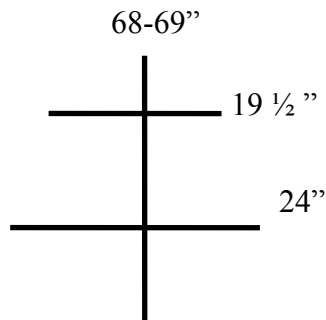

Mooradian Cover Company

65 Sprague Street, Boston, MA 02136 800-999-8930 PH 617-492-8930 FX 617-787-7786

Double Bass Sizing Chart

3/4

7/8

4/4

NOTE: For all sizes, the body measurement is from the bottom of the neck joint to bottom of bass, not including the end-pin.

Mooradian Cover Company

65 Sprague Street, Boston, MA 02136 800-999-8930 PH 617-492-8930 FX 617-787-7786

Double Bass Sizing Chart

1/4

Bridge = 14-15"
BODY = 38"

1/2

Bridge = 15"
BODY = 39"

5/8

Bridge = 16"
BODY = 40"

NOTE: For all sizes, the body measurement is from the bottom of the neck joint to bottom of bass, not including the end-pin.