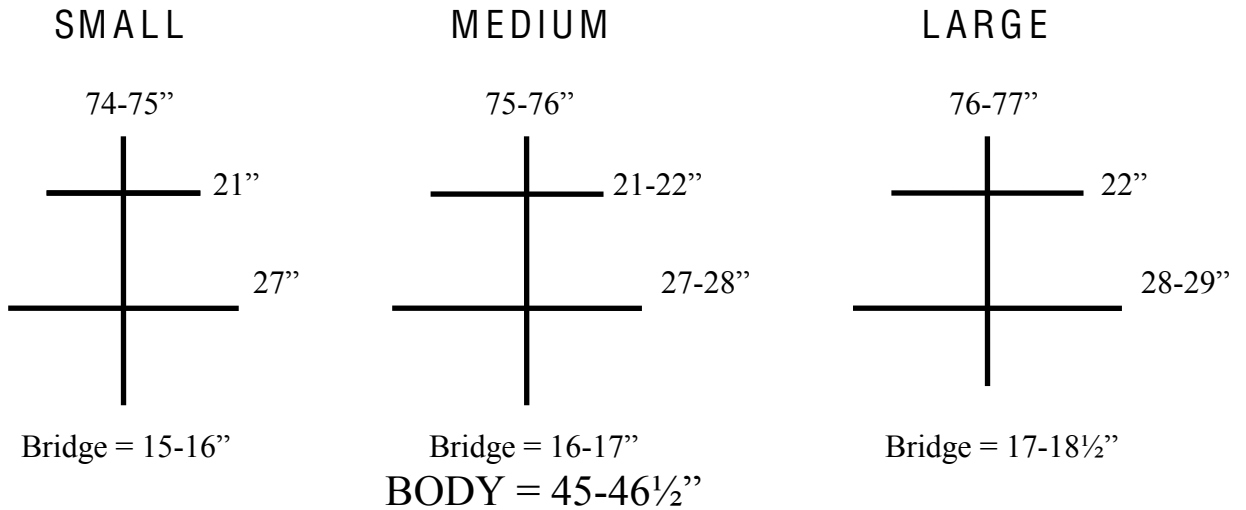

Mooradian Cover Company

65 Sprague Street, Boston, MA 02136 800-999-8930 PH 617-492-8930 FX 617-787-7786

Double Bass Sizing Chart

3/4

7/8

4/4

NOTE: For all sizes, the body measurement is from the bottom of the neck joint to bottom of bass, not including the end-pin.

Mooradian Cover Company

65 Sprague Street, Boston, MA 02136 800-999-8930 PH 617-492-8930 FX 617-787-7786

Double Bass Sizing Chart

1/4

Bridge = 14-15"
BODY = 38"

1/2

Bridge = 15"
BODY = 39"

5/8

Bridge = 16"
BODY = 40"

NOTE: For all sizes, the body measurement is from the bottom of the neck joint to bottom of bass, not including the end-pin.